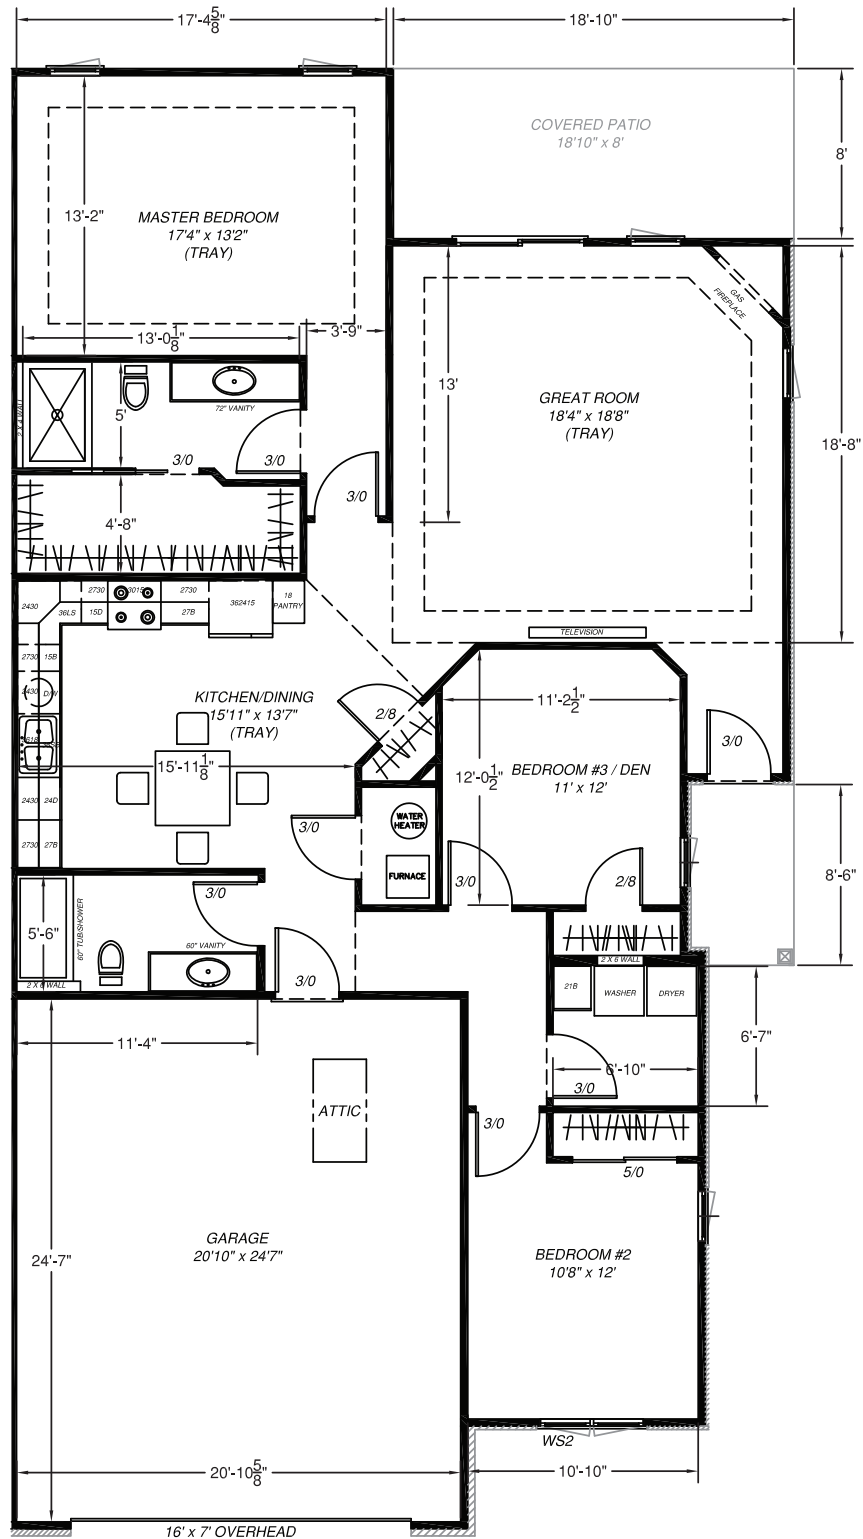

SIDNEY RENTAL PROPERTY

958 Winter Ridge - Townhome

SQUARE FOOTAGE:

HOUSE: 1,645

GARAGE: 525

PORCH: 40

937.498.8000
CraleBuilders.com

3486 State Route 29
Sidney, OH 45365
info@cralebuilders.com